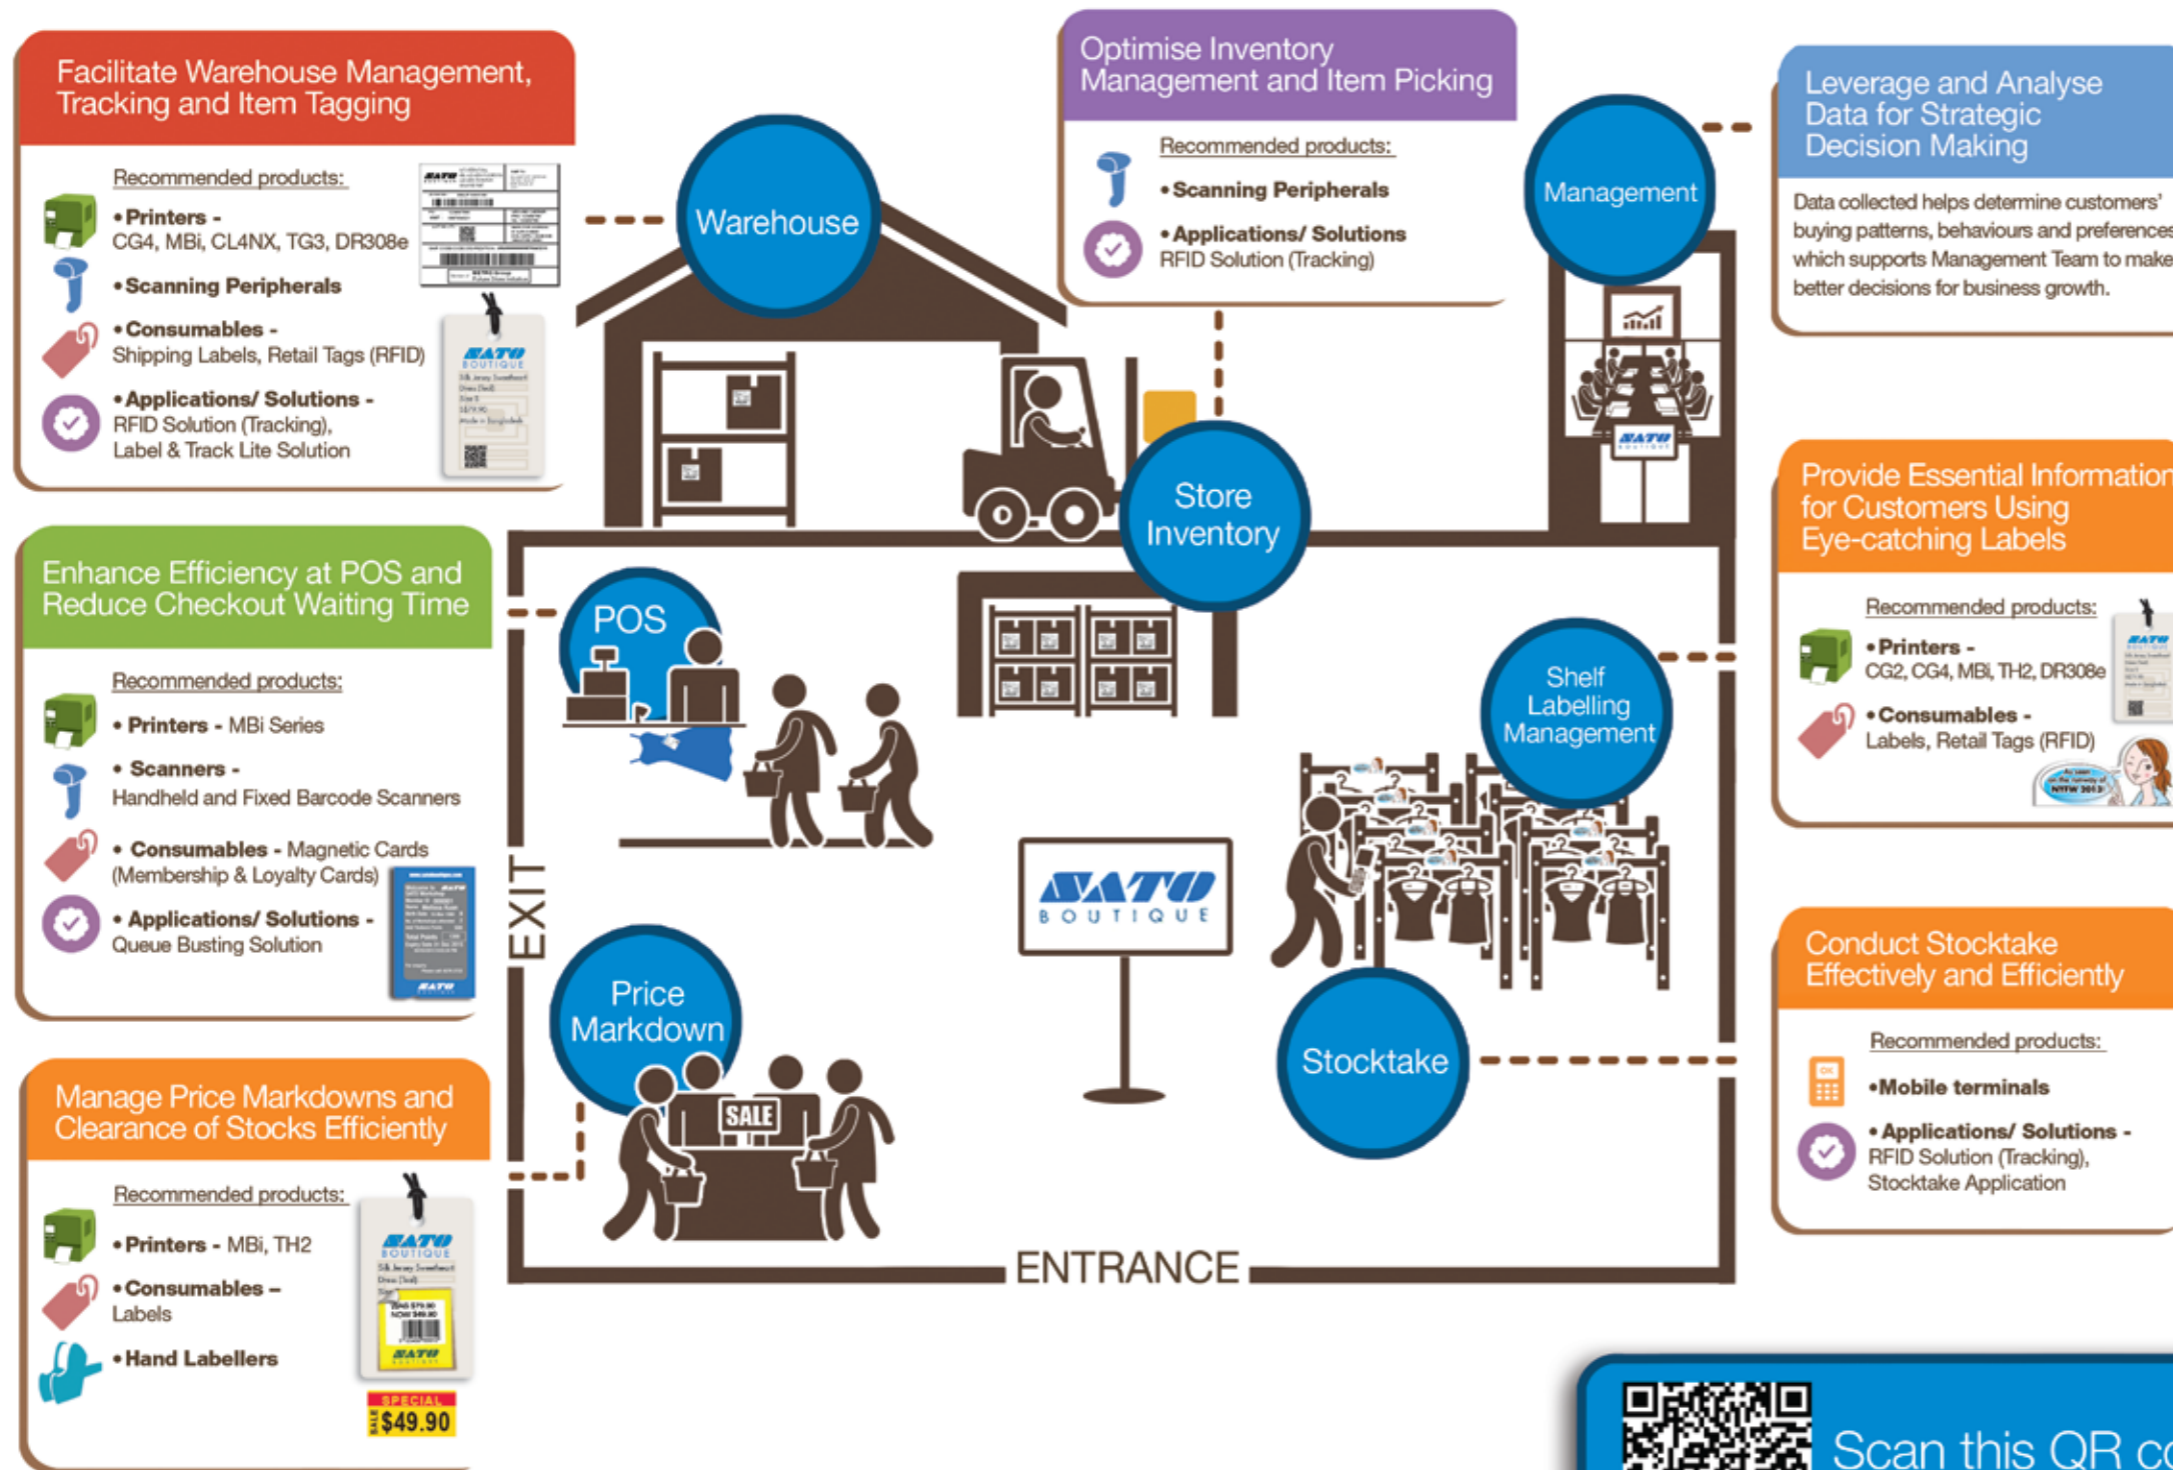

RETAIL SOLUTIONS

- ✓ Raise productivity
- ✓ Increase operational efficiency
- ✓ Improve inventory control management
- ✓ Enjoy labour and resource savings
- ✓ Enhance customers' shopping experience

RETAIL SOLUTIONS

From small convenience stores to department stores and hypermarkets, we can help you manage your business better at every point of your retail operations so that you can offer your customers the best shopping experience. Leveraging our years of experience in auto-identification technologies, we have an excellent range of solutions to help you manage your warehouse, inventory and shop floor operations

Applications/ Solutions

Label Gallery • Label & Track Lite • RFID • Stocktake Application • Queue Busting

Consumables

Tags • Labels • Stickers • Membership Cards • Ribbons

Other SATO applications for the Retail Industry

Food safety/certification labelling

To ensure safety for consumption, food suppliers have to comply to food standards & regulations such as HACCP, BRC (UK). Equipped with real-time calendar function, SATO's TH2 printer can help you to print food safety labels with 'Prepared' and 'Use-By' dates to be labelled on pre-prepared or pre-packaged foods. Our solutions are also highly relevant for food suppliers that require featuring food certification logos such as the Halal Certification, Organic Food Certification, etc.